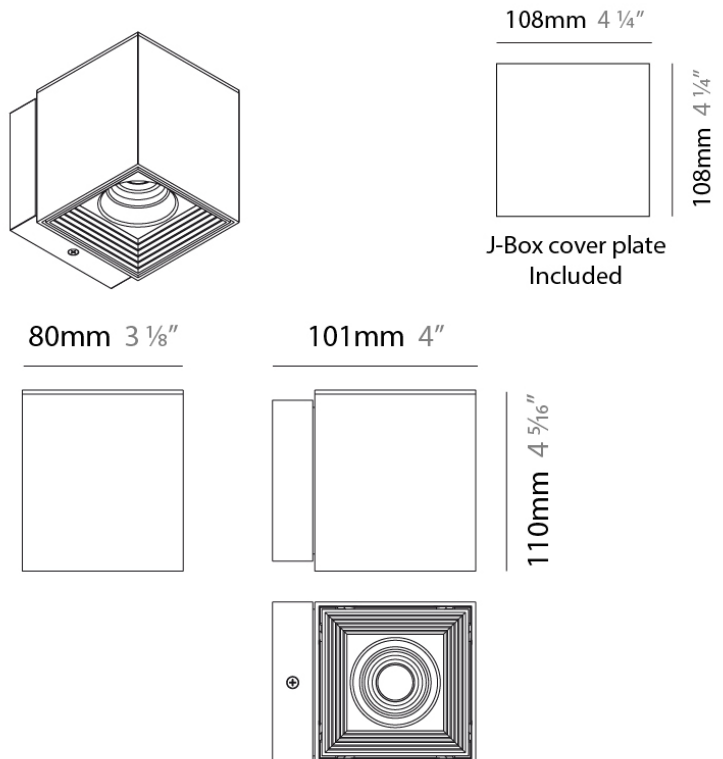

DAU SURFACE

D93189

PROJECT	
TYPE	
NOTES	
QUANTITY	
DATE	

GENERAL

Series: Dau
Brand: Milan
Division: Design
Mounting Type: Surface
Mounting Location: Wall
Subcategory: Up/Down Light

PHYSICAL

Shape: Cube
Length (mm): 80
Length (in): 3 1/8
Height (mm): 101
Height (in): 4
Extension (mm): 114
Extension (in): 4 1/2
Light Distribution: Direct
Weight (kg): 4.5
Weight (lbs): 10

ELECTRICAL

Lamp Type: LED
Max. Wattage Per Lamp (W): 10
Dimming: Non-Dimmable
Driver Included: Yes
Driver Type: Constant Current
Driver Class: Class 2
Input Voltage (V): 120

LED

Delivered Lumen Range: 500 - 999 lm
Number of LEDs: 1
Color Temperature (°K): 2700
Max. Delivered Lumen (lm): 829.93
Nominal Lumen (lm): 1010
CRI: >80 CRI

OPTICAL

Reflector°: 50° (available in 24° and 32° upon request)

RATINGS AND CERTIFICATIONS

Certified By: CSA Certified to UL and CSA Standards
IP rating: IP44